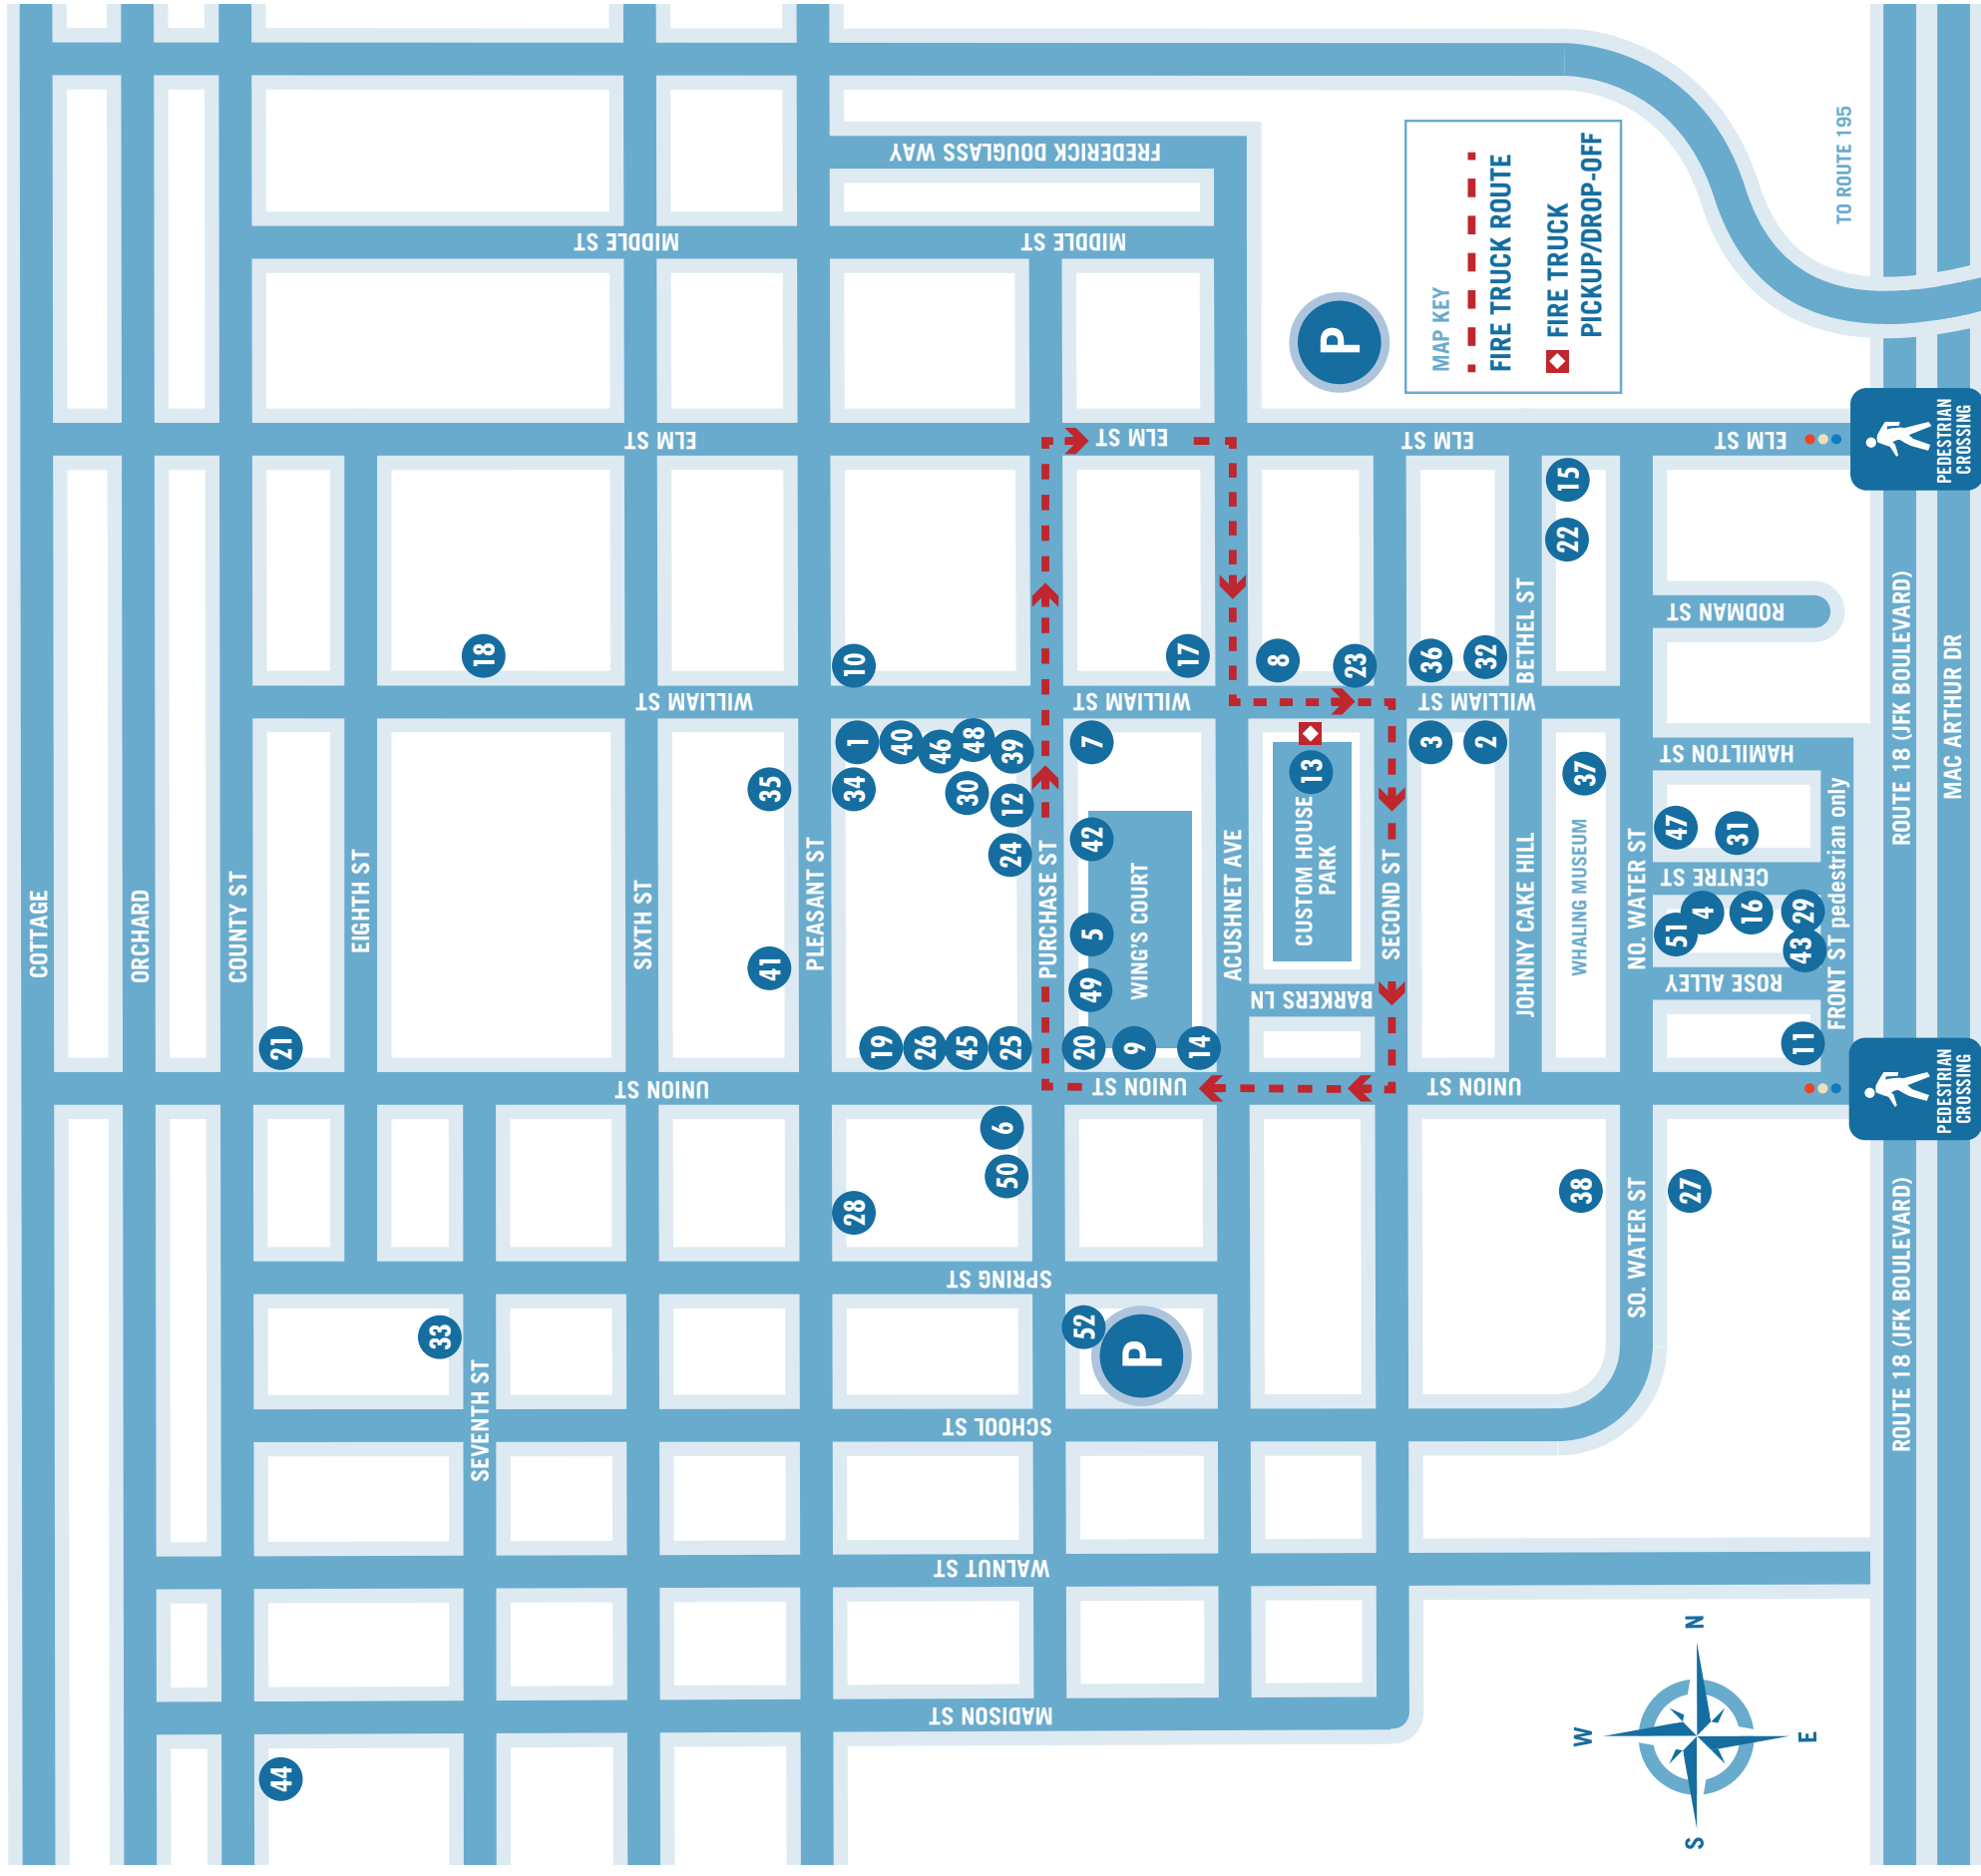

MORE INFO AT WWW.AHANEWBEDFORD.ORG

JINGLE, MINGLE, SHOP & STROLL YOUR WAY THROUGH DOWNTOWN NB!

- 1 Alison Wells Art Gallery
- 2 Arthur Moniz Gallery
- 3 Bedford Merchant
- 4 Bejeweled
- 5 Bristol Building**
- 6 BCC**
- 7 Café Arpeggio
- 8 Carter's Clothing
- 9 Calico
- 10 Celia's Boutique
- 11 Cork
- 12 Crush
- 13 Custom House Square
- 14 Destination Soups

- 15 DNB Burgers
- 16 Duff Gallery
- 17 Gallery 65
- 18 Gallery X
- 19 Gatlin's Framing & Subtext Books
- 20 Green Bean
- 21 First Unitarian Church**
- 22 Fishing Heritage Center
- 23 Freestone's
- 24 Greasy Luck*
- 25 Hippo
- 26 Howe Allen*
- 27 Indigo Spa*

- 41 Peter Michael Martin Gallery*
- 42 Pour Farm Tavern
- 43 Rose Alley Ale House
- 44 Roich-Jones-Duff House & Garden Museum**
- 45 Soap La-Tea-Da
- 46 Solstice
- 47 Tia's European Cafe
- 48 TL6 the gallery
- 49 Travessia Urban Winery
- 50 UMass Dartmouth CVPA Star Store
- 51 Whaler's Tavern
- 52 Zeiterion Theatre

*OPEN FRIDAY ONLY

** OPEN SAT ONLY

FOOD TASTINGS COURTESY OF DOWNTOWN EATERIES

PIERS & WATERFRONT