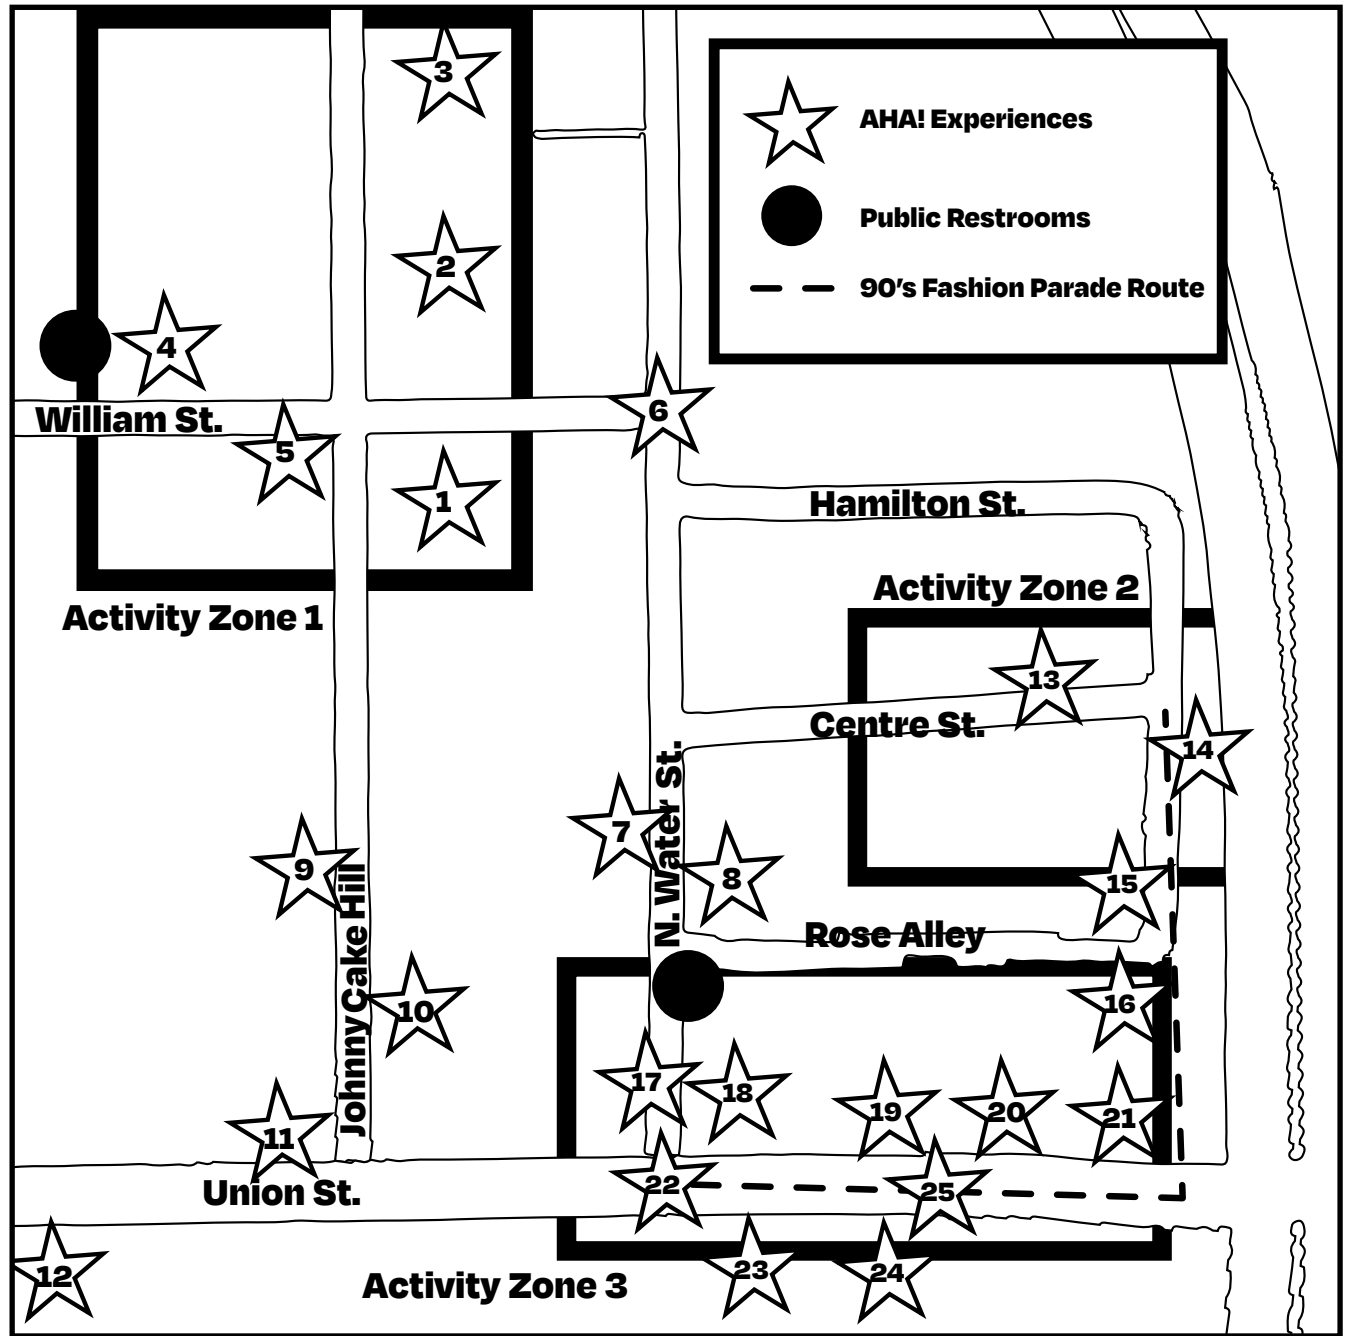

### 8. QUAHOG REPUBLIC WHALER'S TAVERN, 5pm-close

Food and drinks! AHA! Mix Tape: Candy Rain.

### 14. CIRCUS ARTS, 5:30-7:30pm

Spot the stiltwalker on Front Street!

### 15. ROSE ALLEY ALE HOUSE, 5pm-close

Food and drinks! Outdoor beer pop-up, The Concept perform inside, followed by DJ Fortes. AHA! Mix Tape: Rhythm of the Night.

*Don't miss Dr. Finnegan's Circus Magician, the 1850's Ladies, and more who will be roaming the Block Party!*

## The AHA! Block Party has three Main Activity Zones:

- New Bedford Whaling Museum Plaza & Parking Lot
- Front & Centre Streets
- Lower Union Street, plus additional activities around the area and beyond!